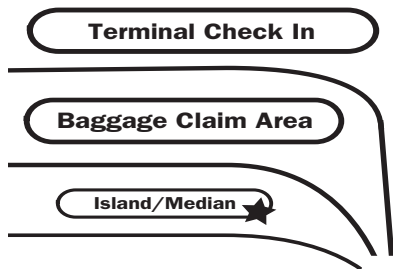

Mitchell International Airport

★ **MOTORCOACH/BUS LOADS** outside of Baggage Claim, Door #1. Walk across lanes to the Island/Median. Please look for signs.

O'Hare International Airport

★ **MOTORCOACH/BUS LOADS** on the lower level at International Terminal #5, Door 5E. Bus also loads at the Bus Shuttle Center, outside Door #4.