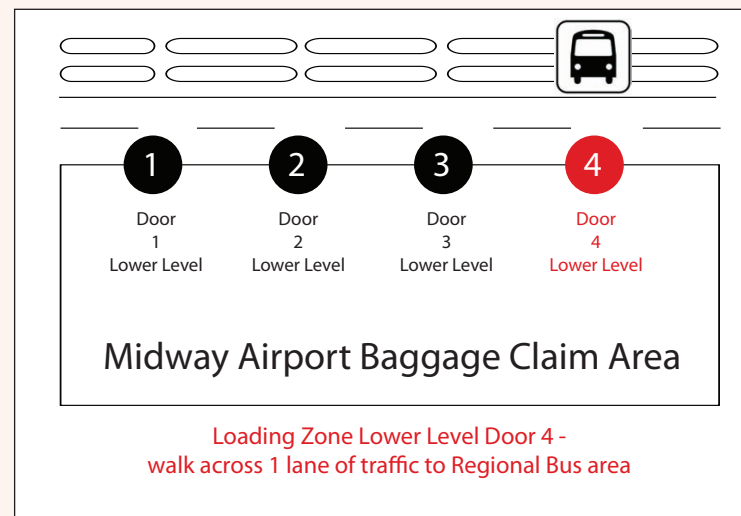

Concourse A
Gates A1-19
Frontier Airlines
Northwest Airlines
Southwest Airlines
TED (United)

Concourse B
Gates B1-26
Comair
Delta Airlines
Southwest Airlines

Concourse C
Gates C1-3
American Airlines
Delta Airlines
Continental Airlines