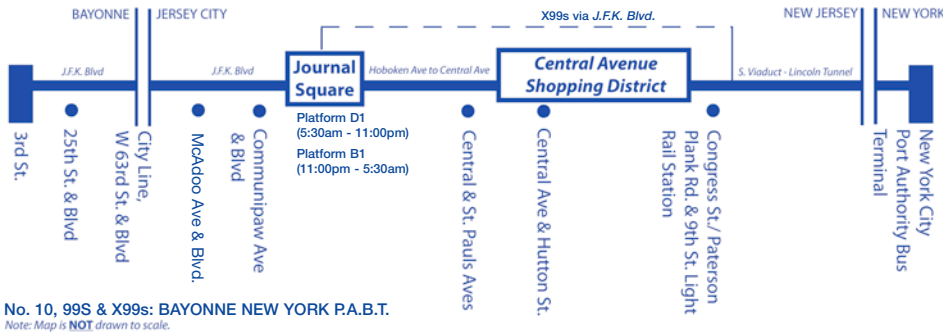

No. 10, 99S & X99s: BAYONNE NEW YORK P.A.B.T.
Note: Map is NOT drawn to scale.

Port Authority Bus Terminal
Departure Information
Gate 304: 1:10am - 5:40am
Gate 414: All Other Times

Trips in red are Route 99s, X99s
Trips in blue will accept local fares

WEEKDAY